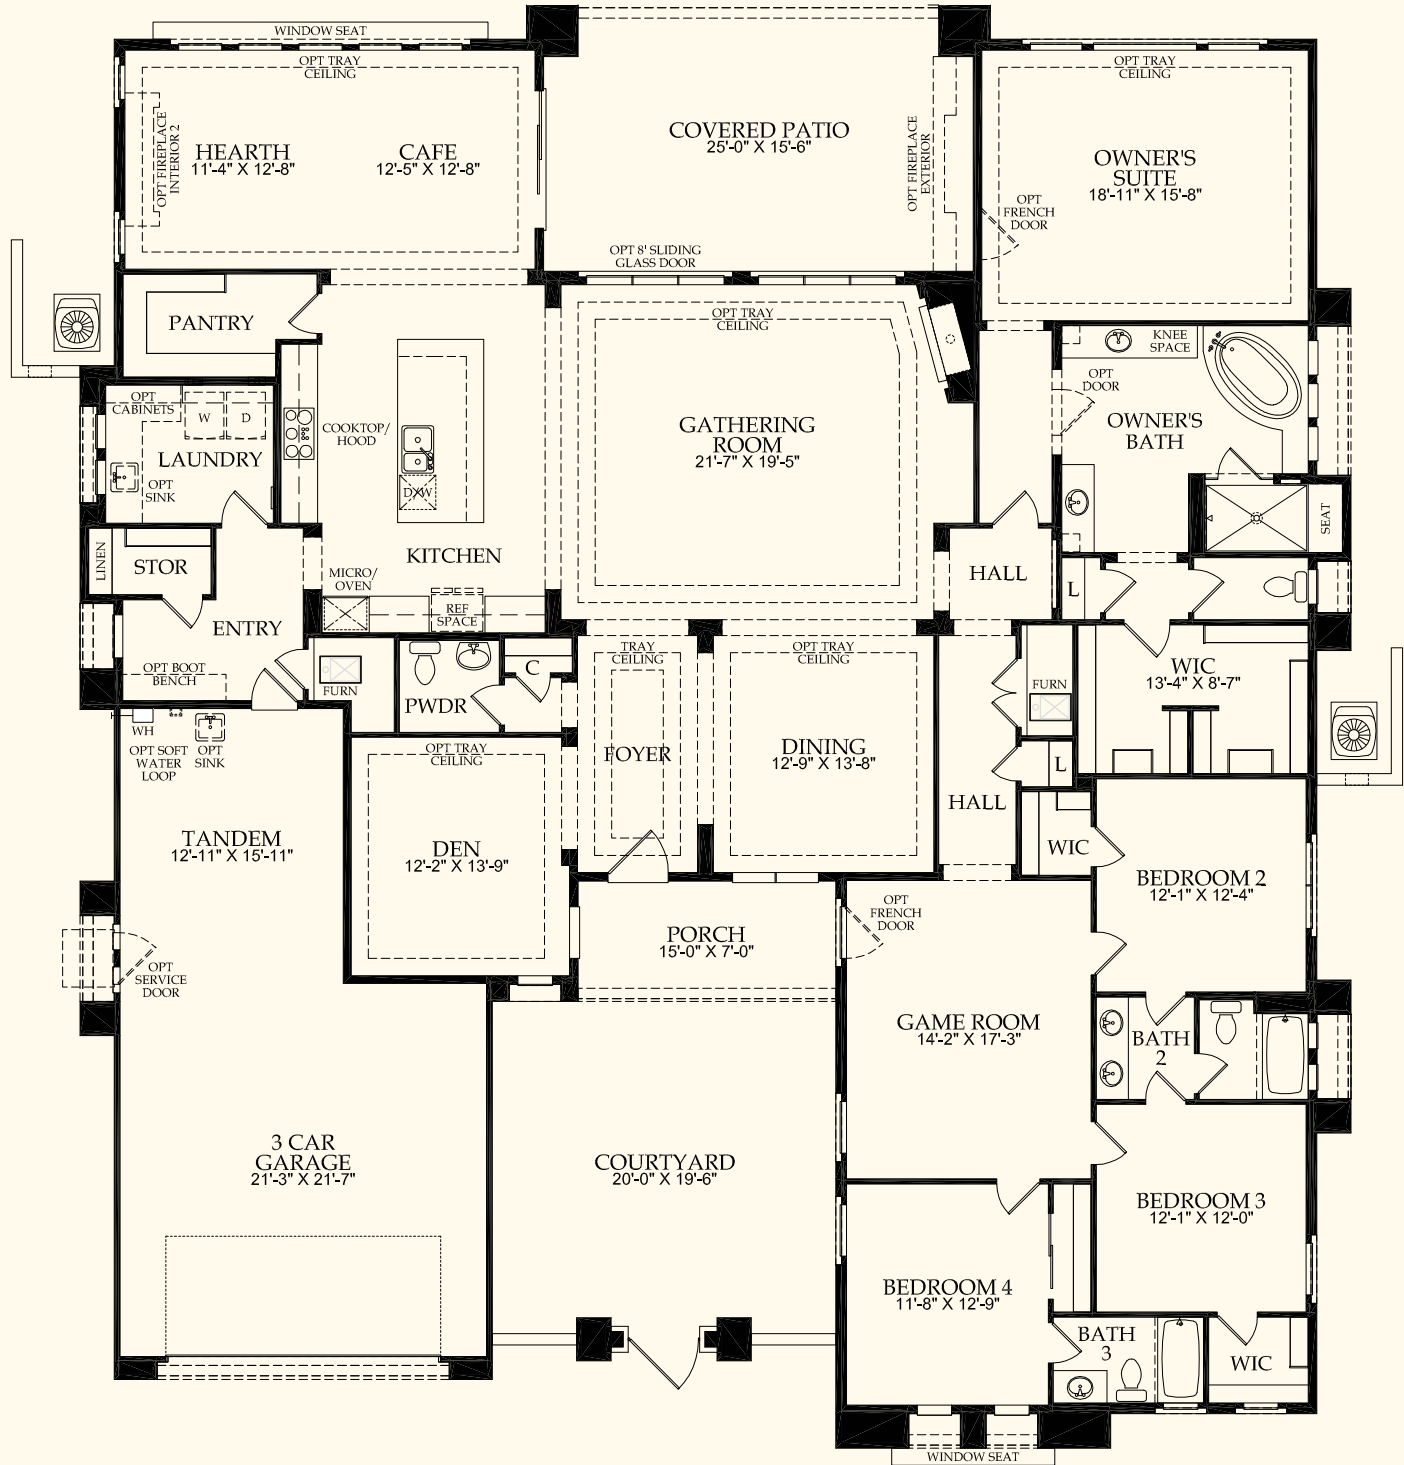

The Dignitary's expansive single-story layout offers up to six bedrooms and several flexible living spaces. A central gathering area with extended covered patio adjoins a large kitchen and a multi-purpose island. Enjoy a formal dining area with the option of a secondary dining room for ample entertaining space. At the end of the day, relax in the luxurious Owner's Suite that features an elegant owner's bathroom and large walk-in closet.

pulte.com/lascampanas | 218 Camino La Tierra, Santa Fe, NM 87506 | 505.349.9925 | lascampanas@pulte.com

In our continuing effort to improve our product, Pulte Homes reserves the right to make changes or modifications to plan specifications, materials, features, or floor plans without notice. Room dimensions and square footages listed are approximate and actual square footage may vary by elevation. Please see a sales associate for details. Renderings are for illustrative purposes only and is not intended to be an actual representation of a specific home being offered. This material shall not constitute a valid offer in any state where prior registration is required or if void by law. Additional conditions, limitations, and restrictions apply; see a sales associate for details. ©2017 Pulte Home Corporation. PGI Realty 505-761-9606. All rights reserved. 9/17