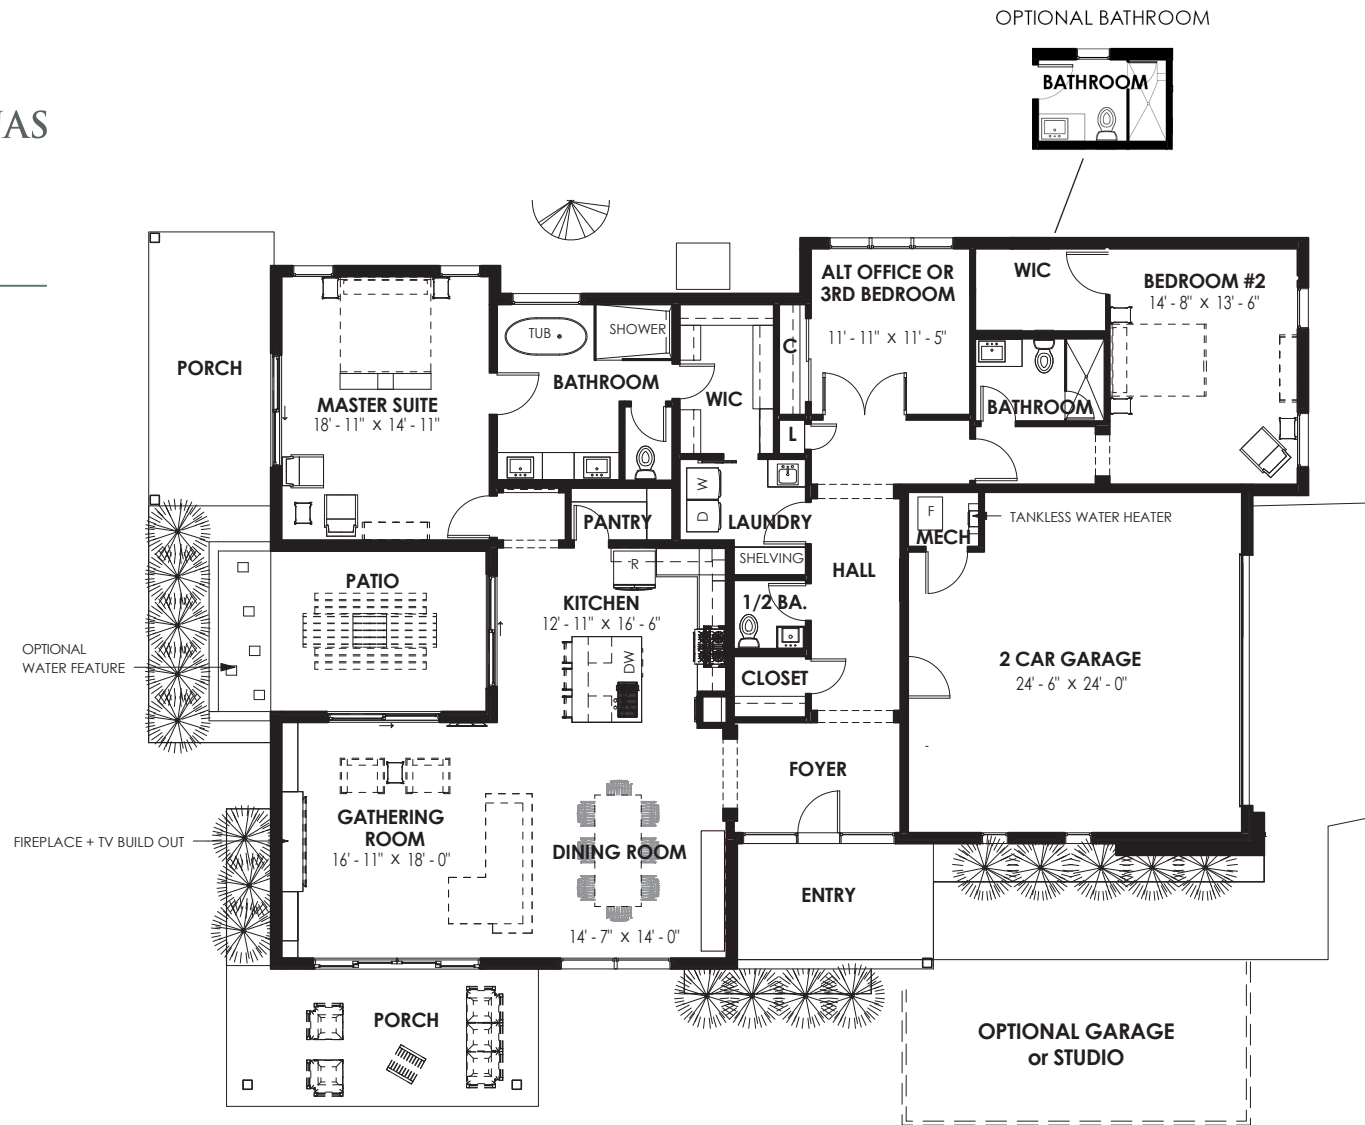

Valverde

AT
LAS CAMPANAS

SUNSET Plan

3 Bedrooms / 2.5 Bathrooms

Heated Area **2,495 SqFt**

Garage **638 SqFt**

Portals **705 SqFt**

Totals **3,838 SqFt**