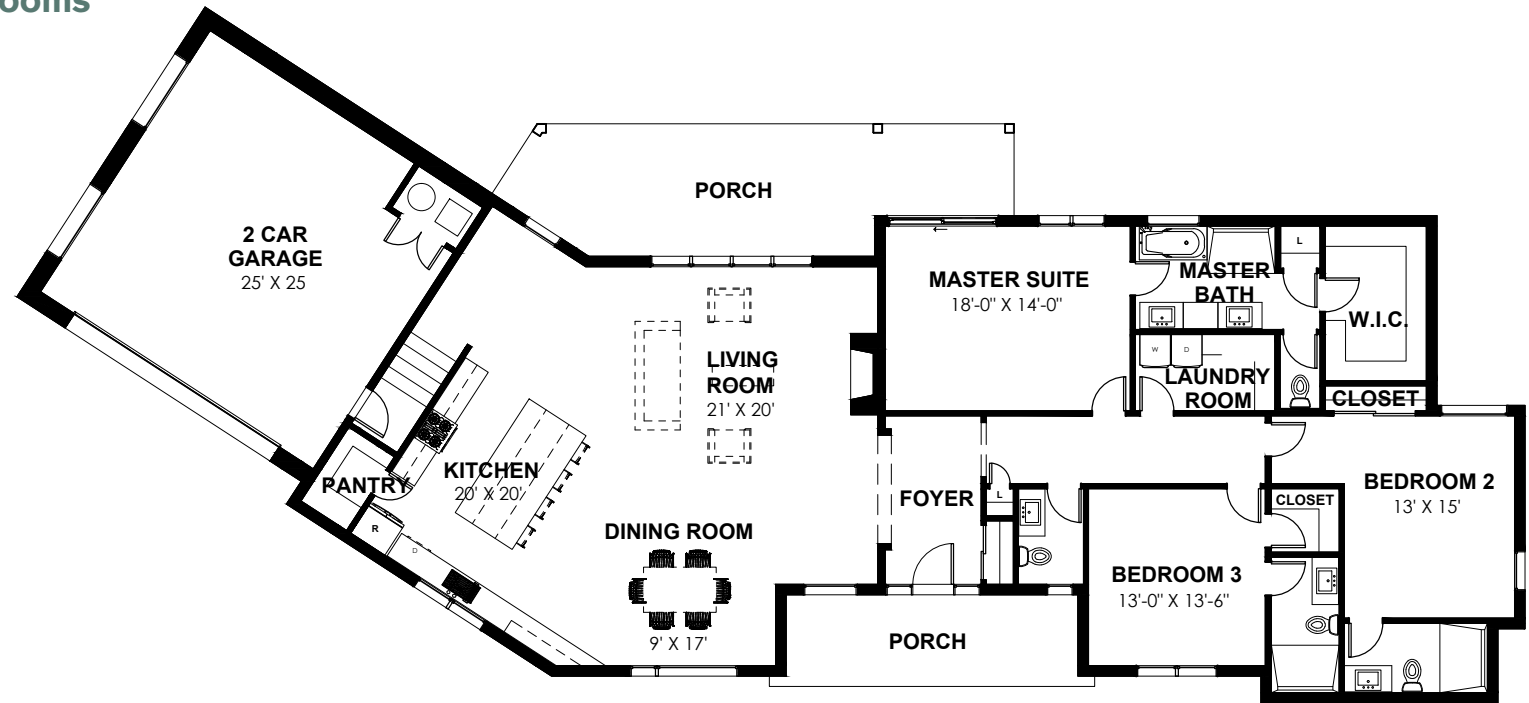

Valverde

AT
LAS CAMPANAS

PAJARITO / Plan C

3 Bedrooms / 3.5 Bathrooms

Heated Area **2,500 SqFt**

Garage **637 SqFt**

Portals **467 SqFt**

Totals **3,604 SqFt**